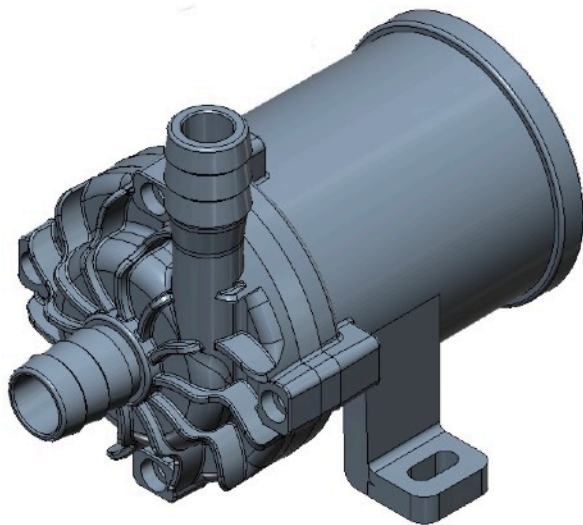

Water Circulation Pump WEV 6 Series for EV

YT STABLE Tech. Corp.

#92, Ln. 646, Sec. 3, Jinma Rd., Changhua City, Changhua County 50097, Taiwan (R.O.C)
T: +886-4-7611589, +886-4-7629732 / F: +886-4-7629732 / E: vbs@yutai.tw / W: www.yutai.tw