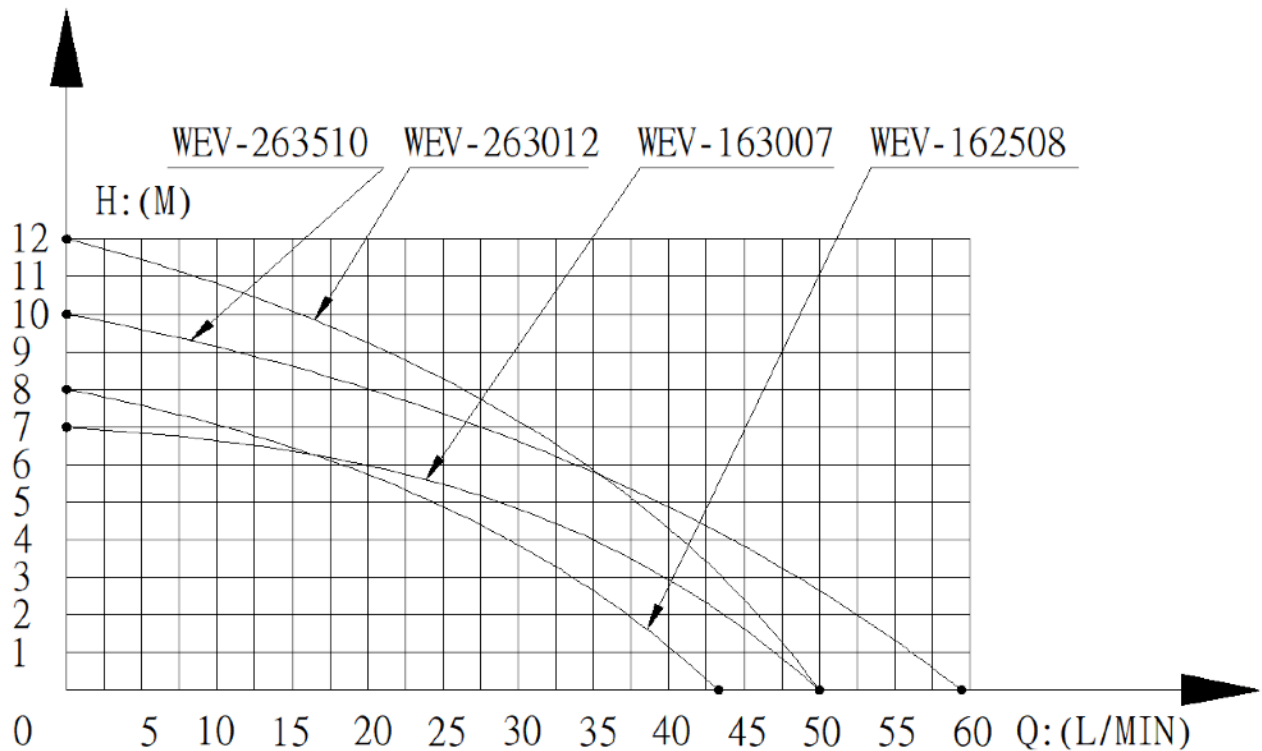

WEV-163007 / WEV-263510

Water Circulation Pump WEV 6 Series for EV

WEV-162508 / WEV-263012