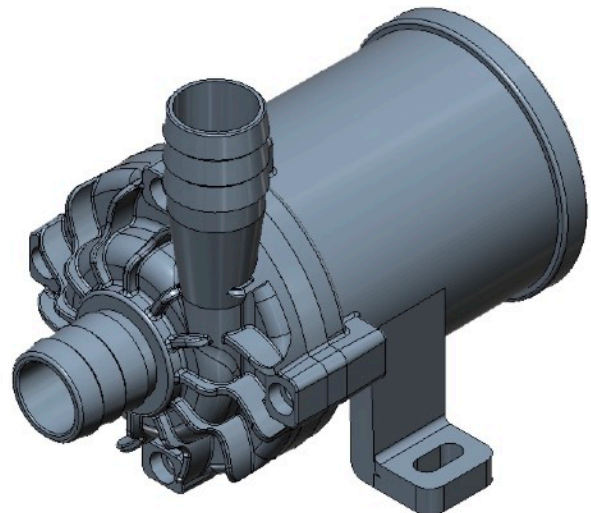

YT STABLE Tech. Corp.

#92, Ln. 646, Sec. 3, Jinma Rd., Changhua City, Changhua County 50097, Taiwan (R.O.C)
T: +886-4-7611589, +886-4-7629732 / F: +886-4-7629732 / E: vbs@yutai.tw / W: www.yutai.tw