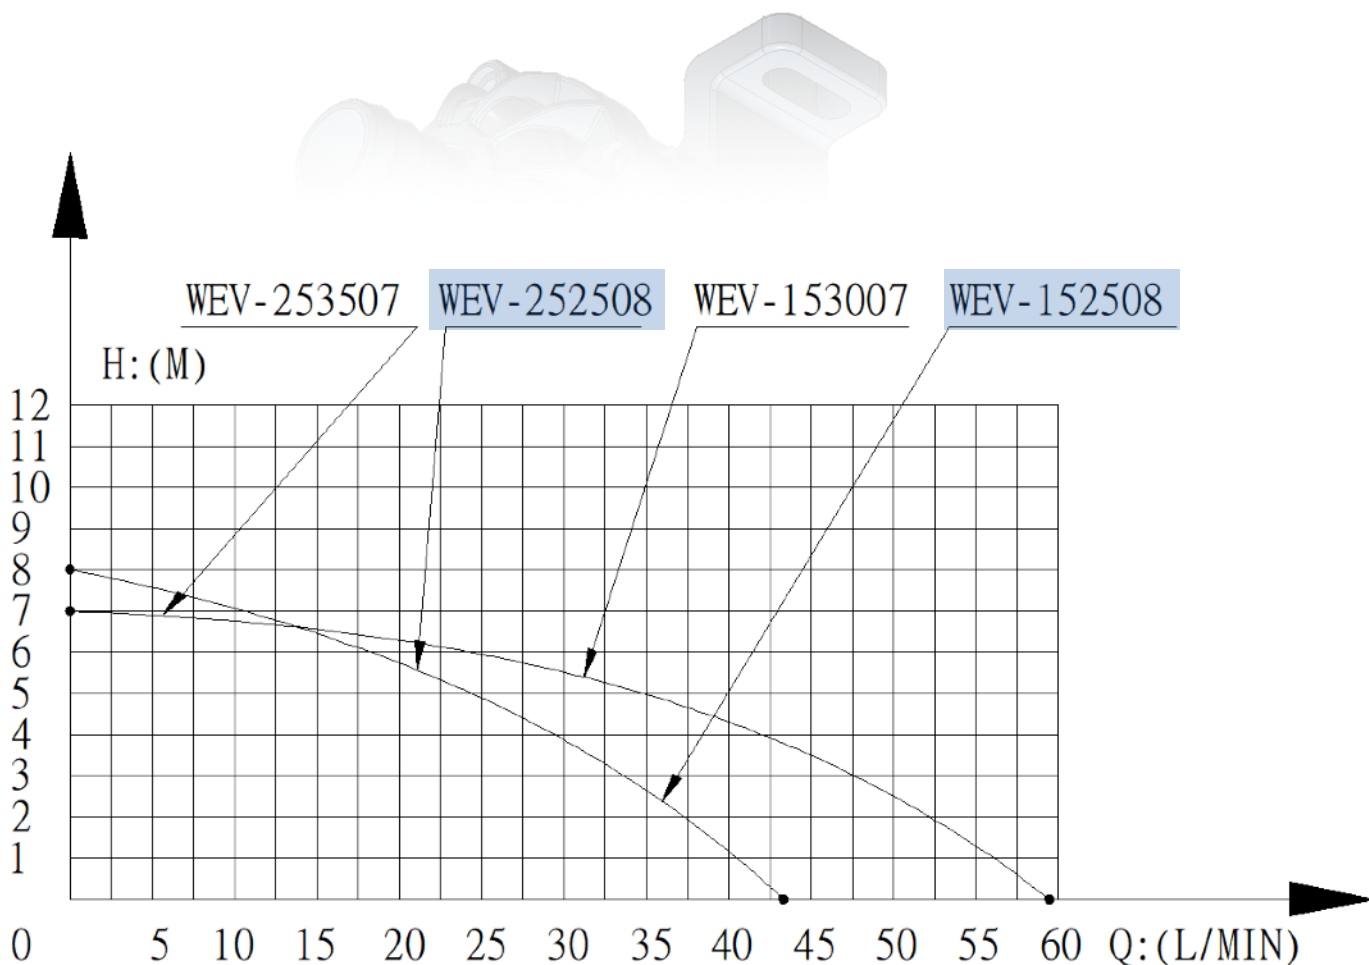

Water Circulation Pump WEV 5 Series for EV (22mm)

YT STABLE Tech. Corp.

#92, Ln. 646, Sec. 3, Jinma Rd., Changhua City, Changhua County 50097, Taiwan (R.O.C)

T: +886-4-7611589, +886-4-7629732 / F: +886-4-7629732 / E: sales@yutai.tw / W: www.yutai.tw