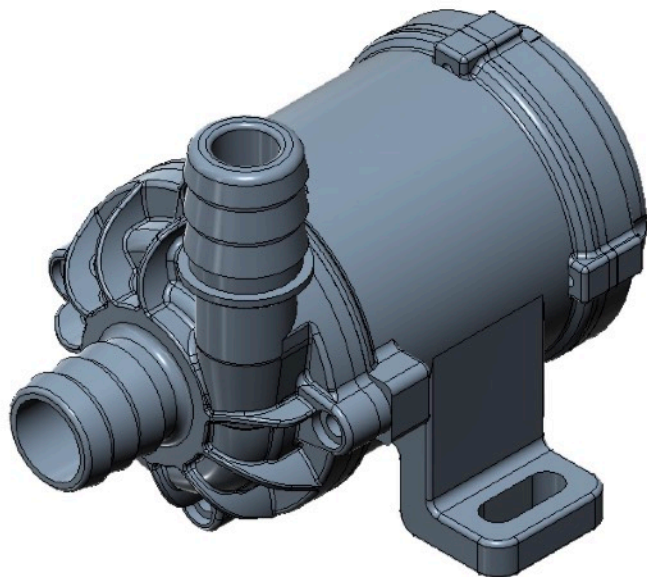

Water Circulation Pump WEV 5 Series for EV (22mm)

YT STABLE Tech. Corp.

#92, Ln. 646, Sec. 3, Jinma Rd., Changhua City, Changhua County 50097, Taiwan (R.O.C)

T: +886-4-7611589, +886-4-7629732 / F: +886-4-7629732 / E: sales@yutai.tw / W: www.yutai.tw