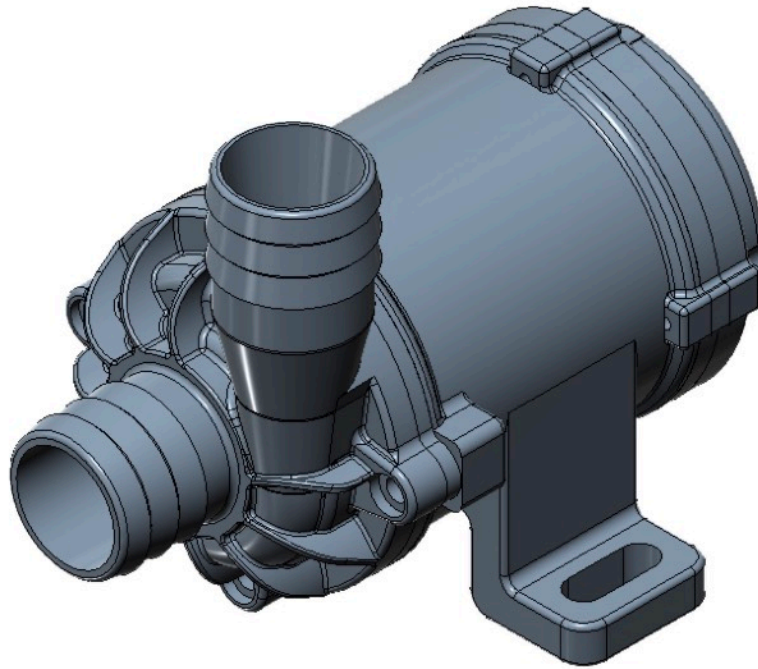

Water Circulation Pump WEV 5 Series (27mm)

YT STABLE Tech. Corp.

#92, Ln. 646, Sec. 3, Jinma Rd., Changhua City, Changhua County 50097, Taiwan (R.O.C)

T: +886-4-7611589, +886-4-7629732 / F: +886-4-7629732 / E: sales@yutai.tw / W: www.yutai.tw