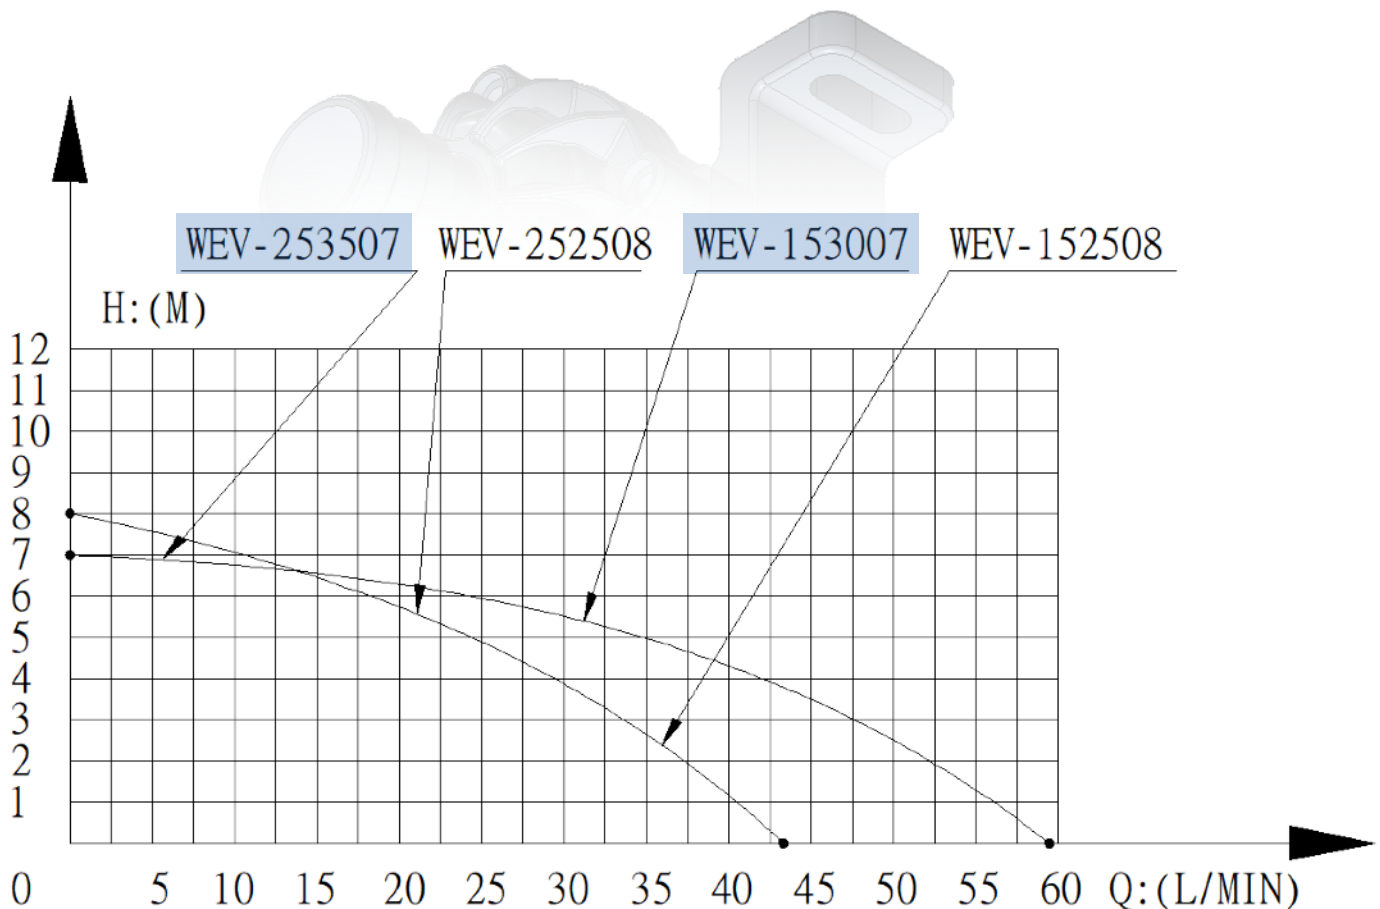

Water Circulation Pump WEV 5 Series (27mm)

YT STABLE Tech. Corp.

#92, Ln. 646, Sec. 3, Jinma Rd., Changhua City, Changhua County 50097, Taiwan (R.O.C)

T: +886-4-7611589, +886-4-7629732 / F: +886-4-7629732 / E: sales@yutai.tw / W: www.yutai.tw