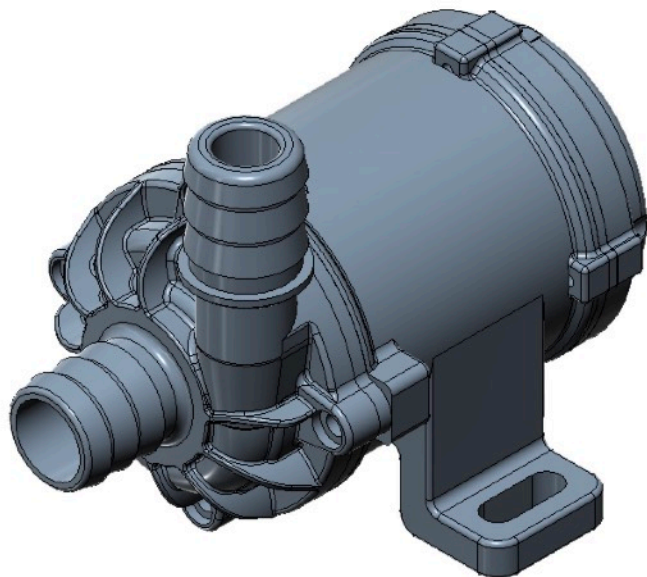

Water Circulation Pump WEV 5 Series for EV (22mm)

YT STABLE Tech. Corp.

#92, Ln. 646, Sec. 3, Jinma Rd., Changhua City, Changhua County 50097, Taiwan (R.O.C)

T: +886-4-7611589, +886-4-7629732 / F: +886-4-7629732 / E: vbs@yutai.tw / W: www.yutai.tw