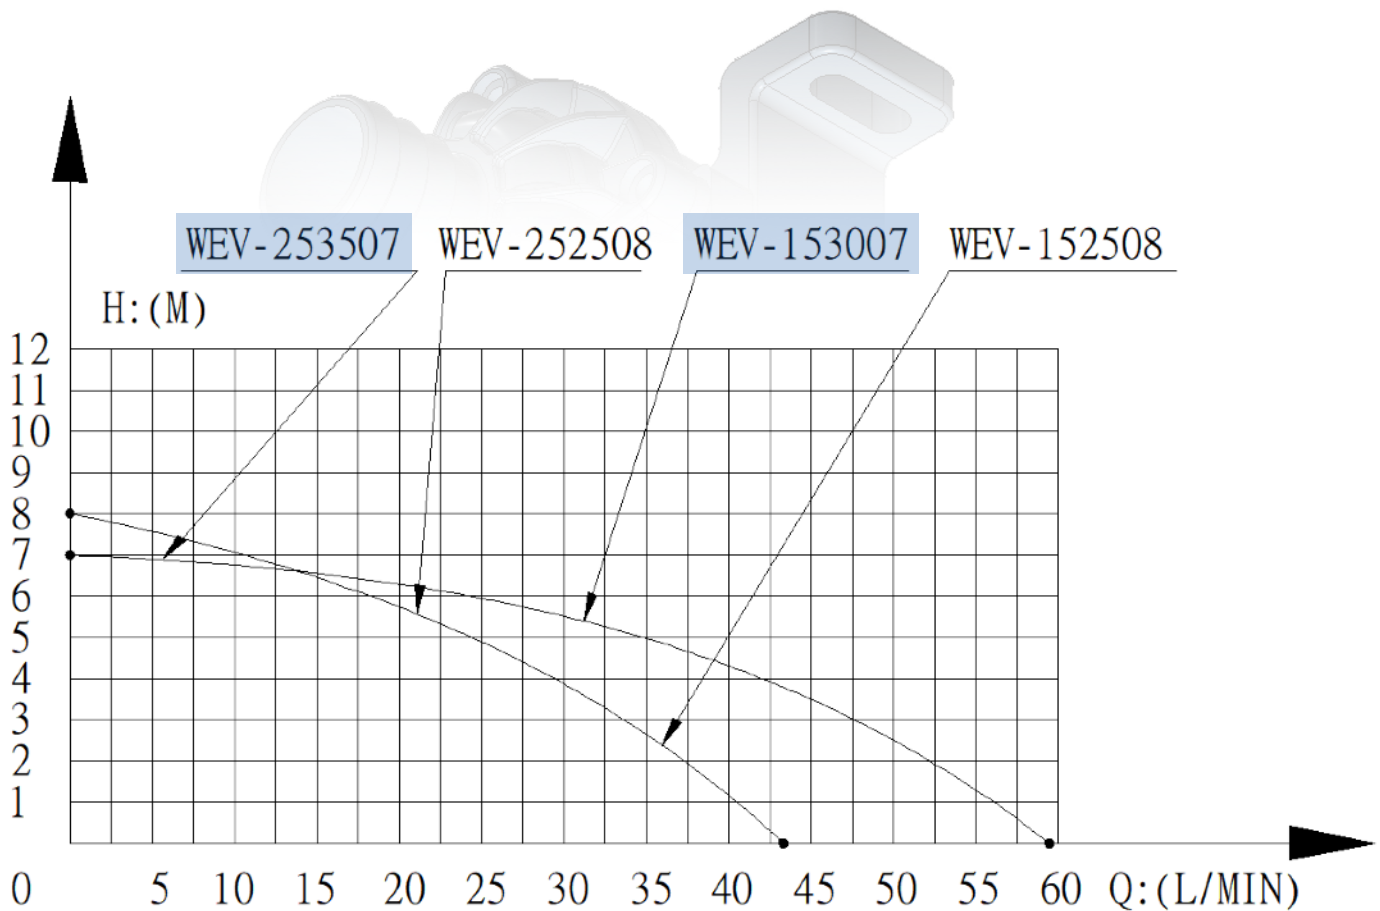

Water Circulation Pump WEV 5 Series (27mm)

YT STABLE Tech. Corp.

#92, Ln. 646, Sec. 3, Jinma Rd., Changhua City, Changhua County 50097, Taiwan (R.O.C)

T: +886-4-7611589, +886-4-7629732 / F: +886-4-7629732 / E: vbs@yutai.tw / W: www.yutai.tw