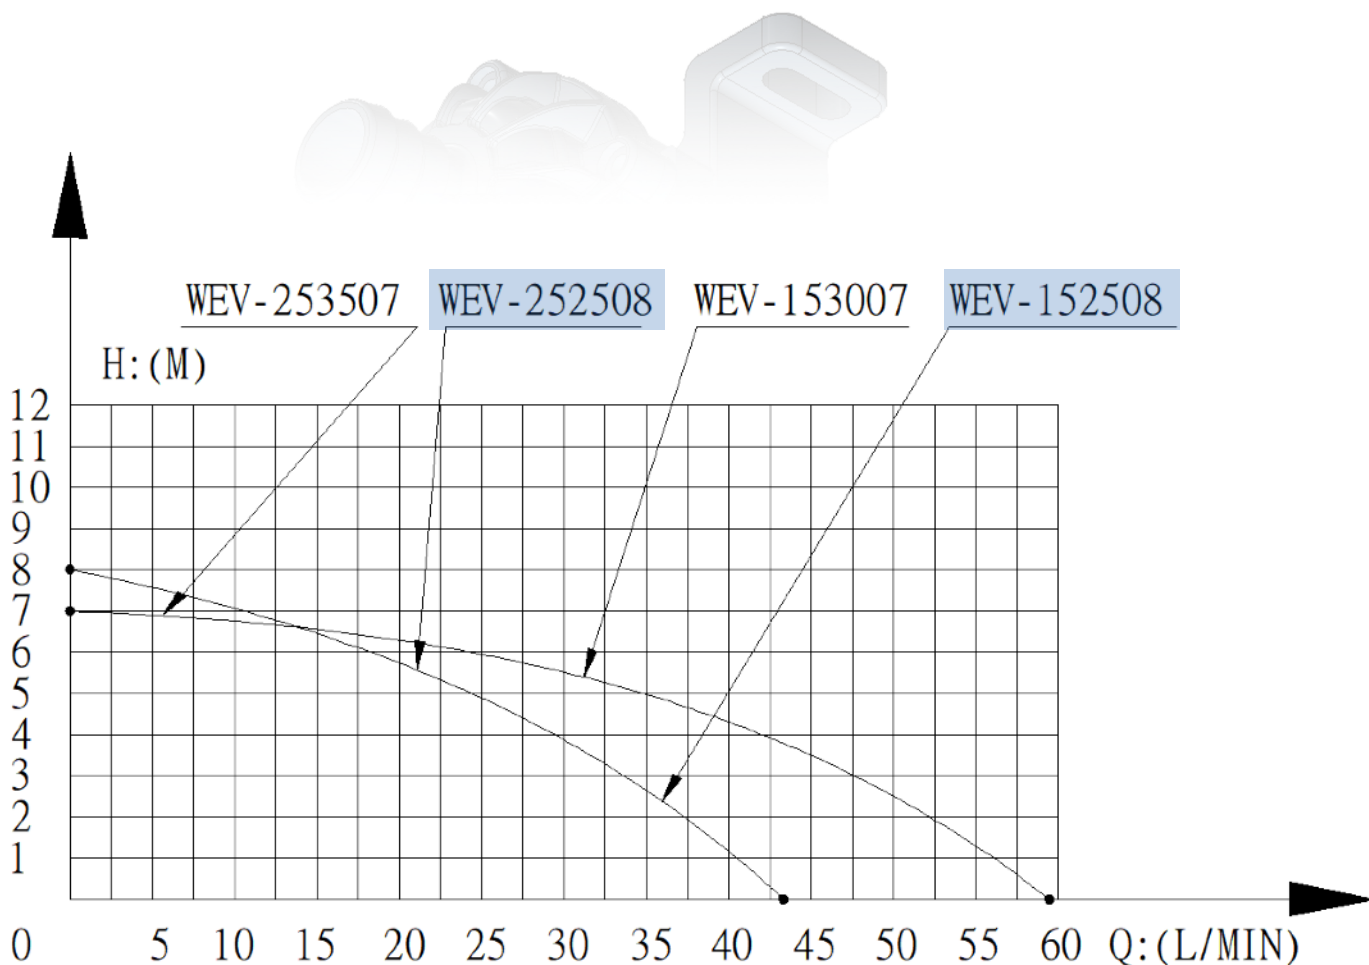

Water Circulation Pump WEV 5 Series for EV (22mm)

YT STABLE Tech. Corp.

#92, Ln. 646, Sec. 3, Jinma Rd., Changhua City, Changhua County 50097, Taiwan (R.O.C)

T: +886-4-7611589, +886-4-7629732 / F: +886-4-7629732 / E: vbs@yutai.tw / W: www.yutai.tw