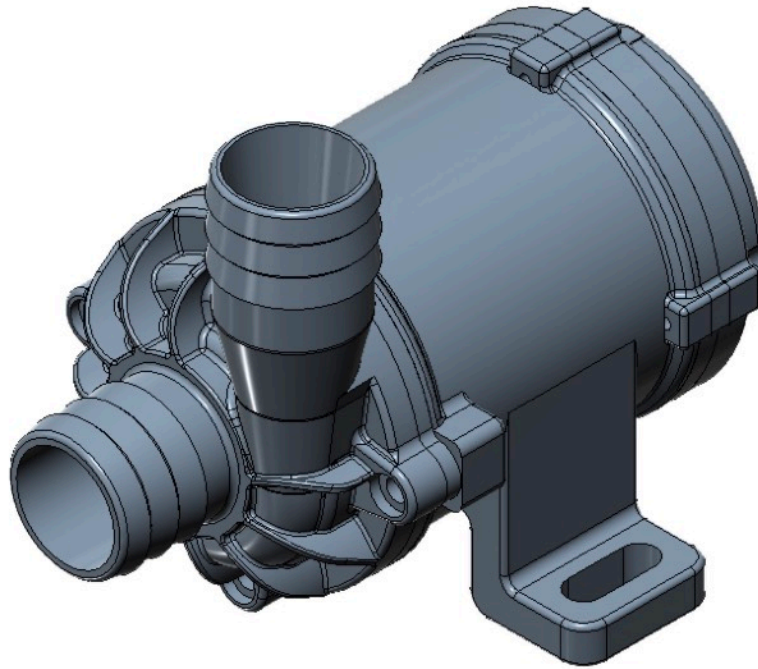

Water Circulation Pump WEV 5 Series (27mm)

YT STABLE Tech. Corp.

#92, Ln. 646, Sec. 3, Jinma Rd., Changhua City, Changhua County 50097, Taiwan (R.O.C)

T: +886-4-7611589, +886-4-7629732 / F: +886-4-7629732 / E: vbs@yutai.tw / W: www.yutai.tw